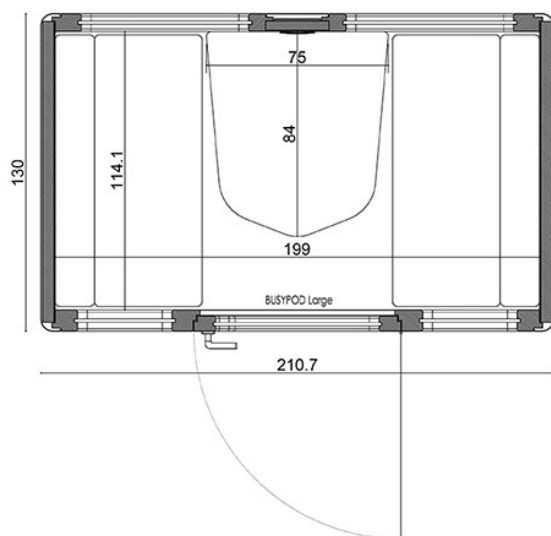

# OFFICE POD PREMIUM LARGE 4

AFMETINGEN

office pod

Jouw stille werkplek

BUSYPOD Large Plan Section

BUSYPOD Large Front View

BUSYPOD Large Section